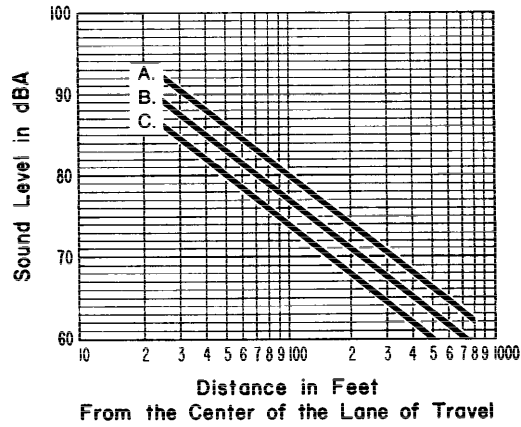

7030.1050 MOTOR VEHICLE NOISE LIMITS FOR MOTORCYCLES.

- A. For vehicles manufactured before January 1, 1975.
- B. Speed limits greater than 35 mph for vehicles manufactured on or after January 1, 1975.
- C. Speed limits equal to or less than 35 mph for vehicles manufactured on or after January 1, 1975.